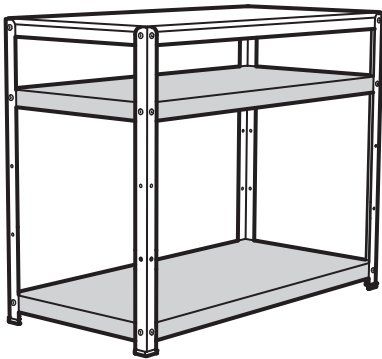

# BROOR

Design and Quality  
IKEA of Sweden

10042206  
10044730

24x

192460

12x

192249  
10042683

4x

100092

1x

1

2