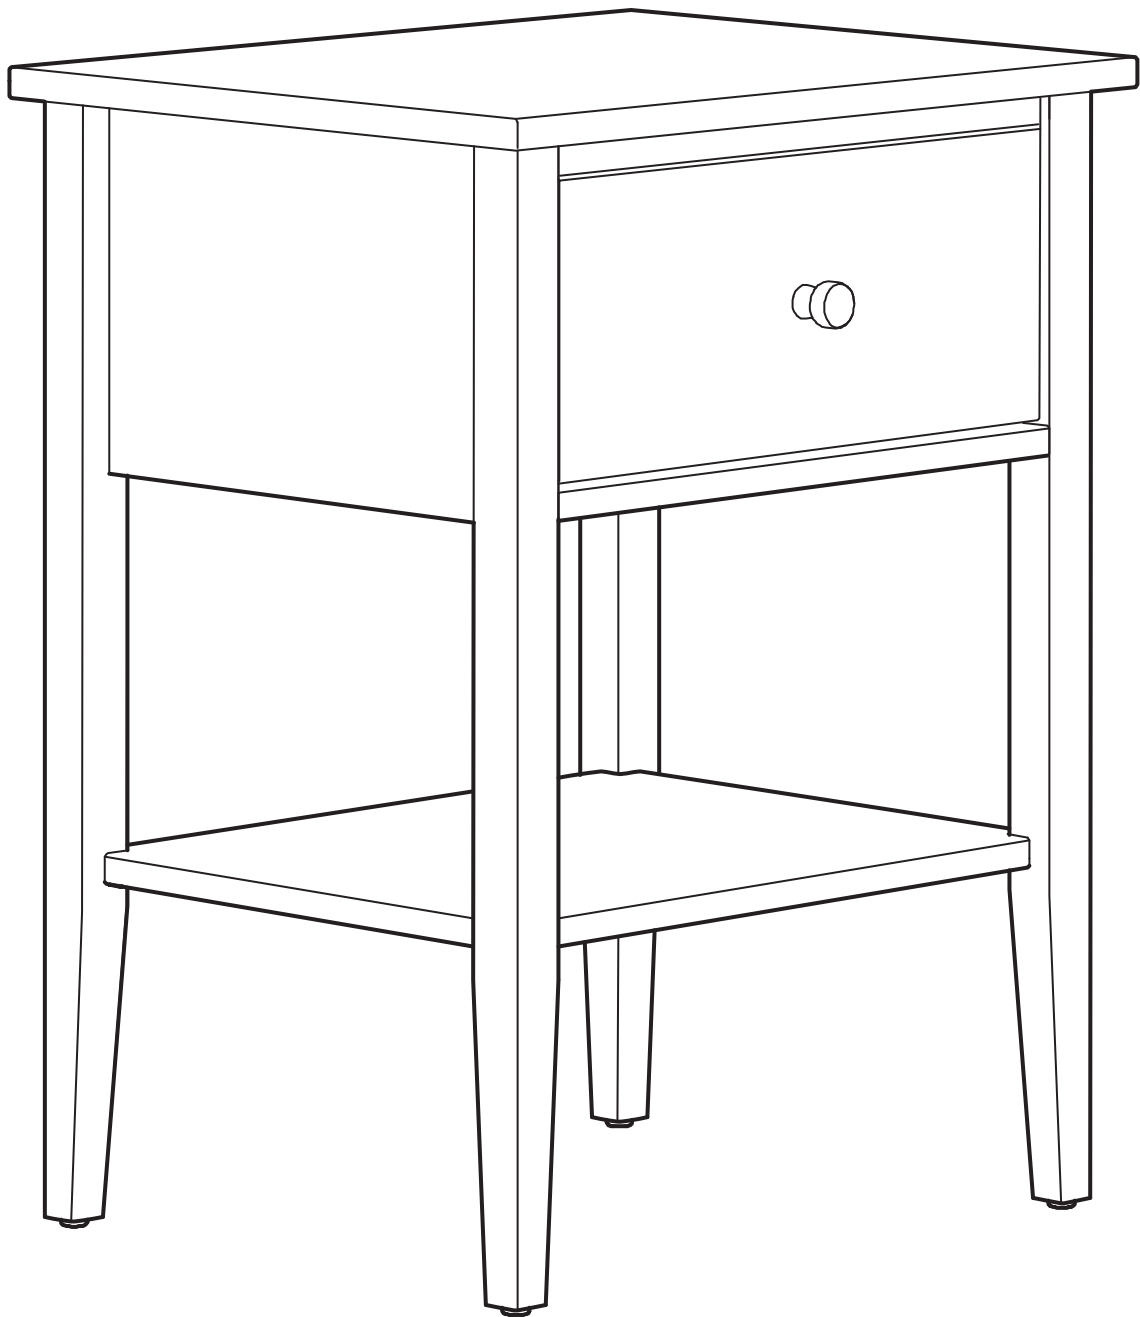

GULLABERG

Design and Quality
IKEA of Sweden

English

WARNING – Delicate table - Do not sit on the product.

WARNING – Delicate table - Do not place heavy objects on this product, maximum load 25 kg (55 lb).