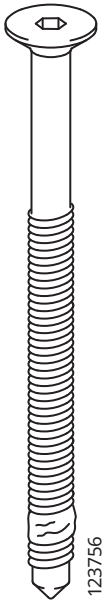

SNIGLAR

Design and Quality
IKEA of Sweden

8x

1x

8x

2x

4x

4x

4x

1

2

3

4

5

60 x 120 cm
(47 1/4" x 23 5/8")

Max 12 cm
(4 3/4")

1

2

3

60 x 120 cm
(47 1/4" x 23 5/8")