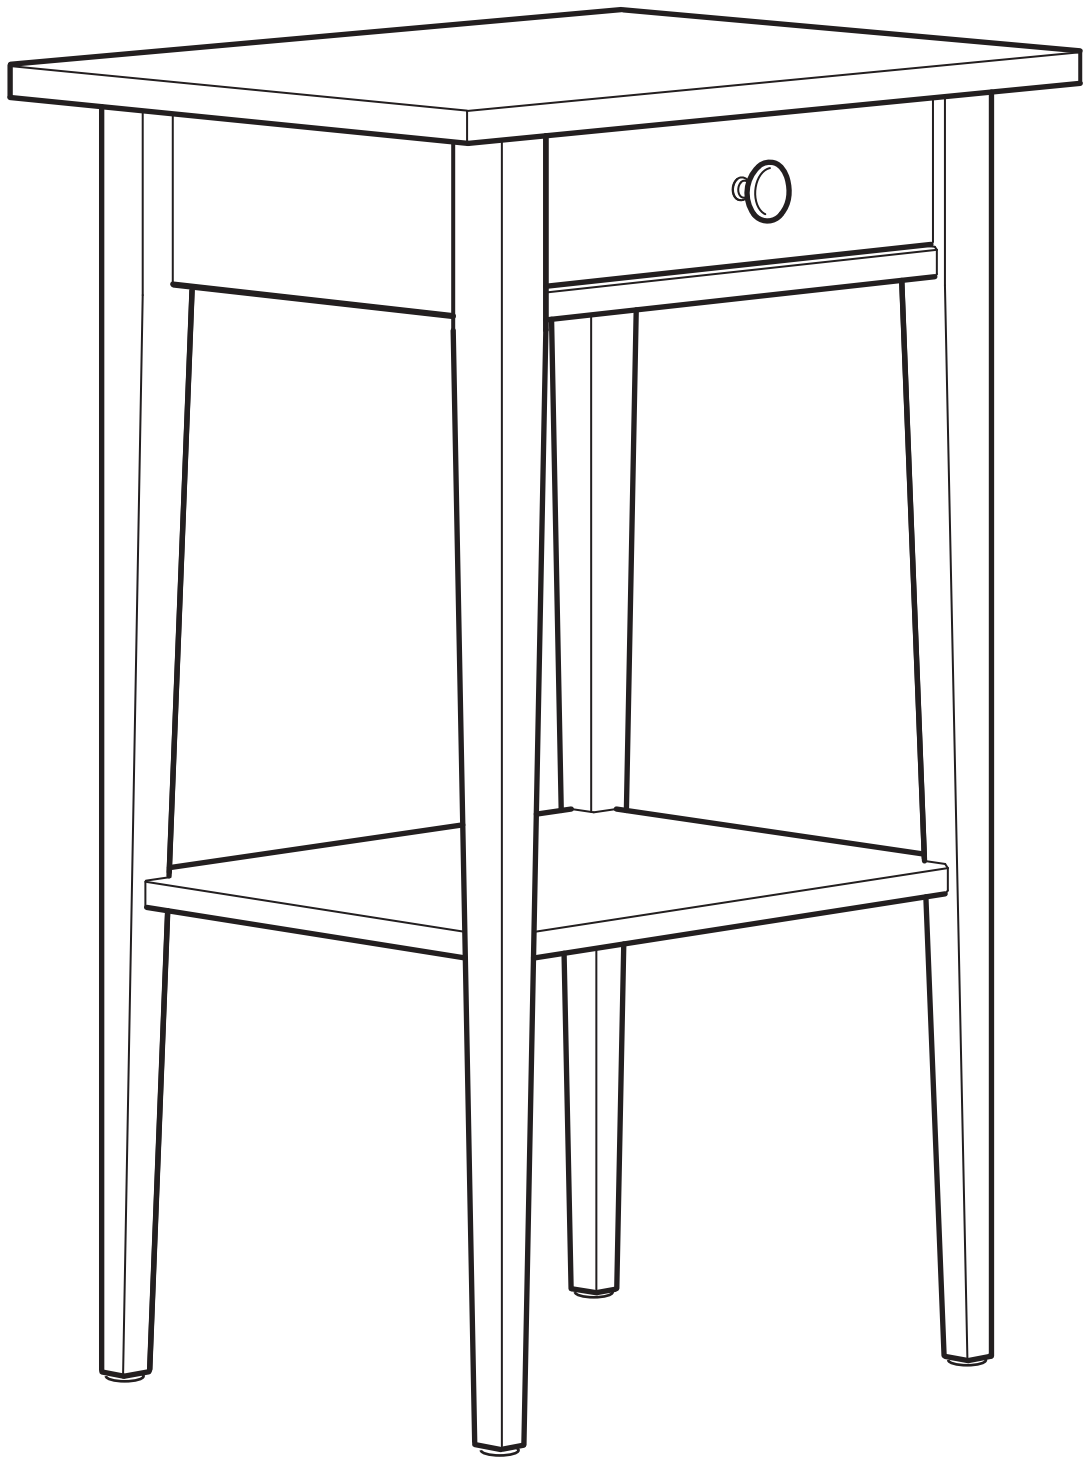

HEMNES

Design and Quality
IKEA of Sweden