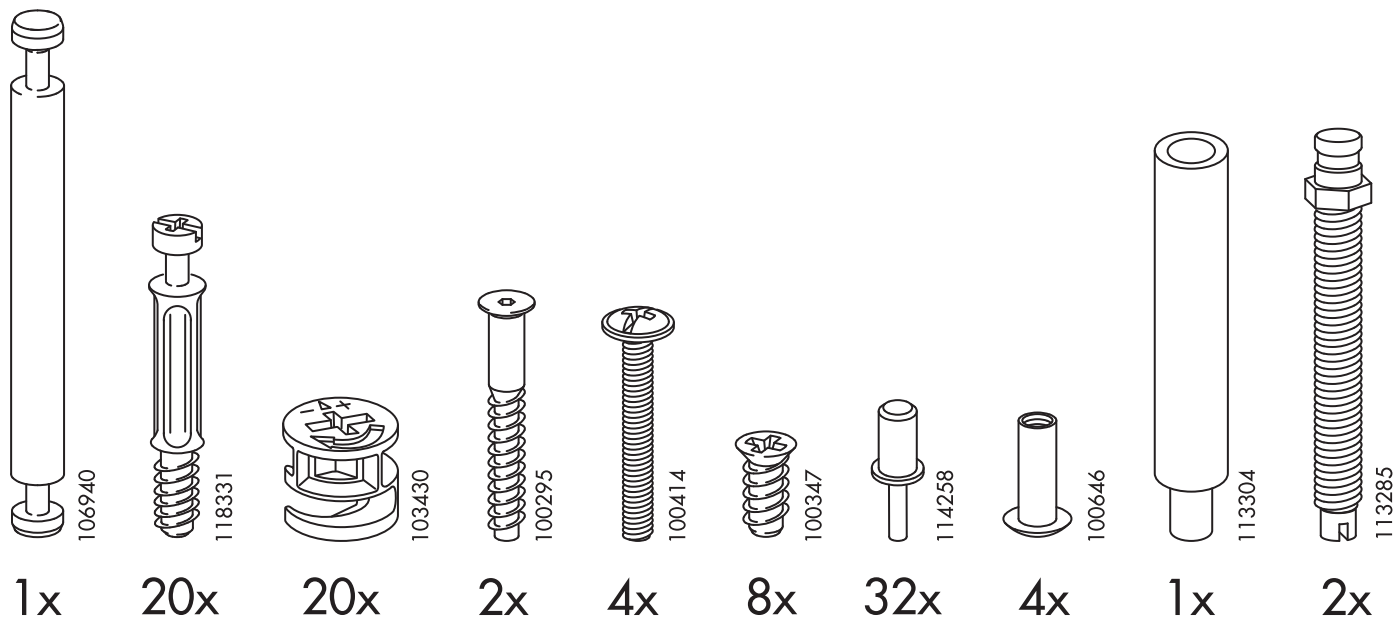

LIATORP

Design and Quality
IKEA of Sweden

12x

1

2

3

4

5

38

39

40

41

42

43

2x

44