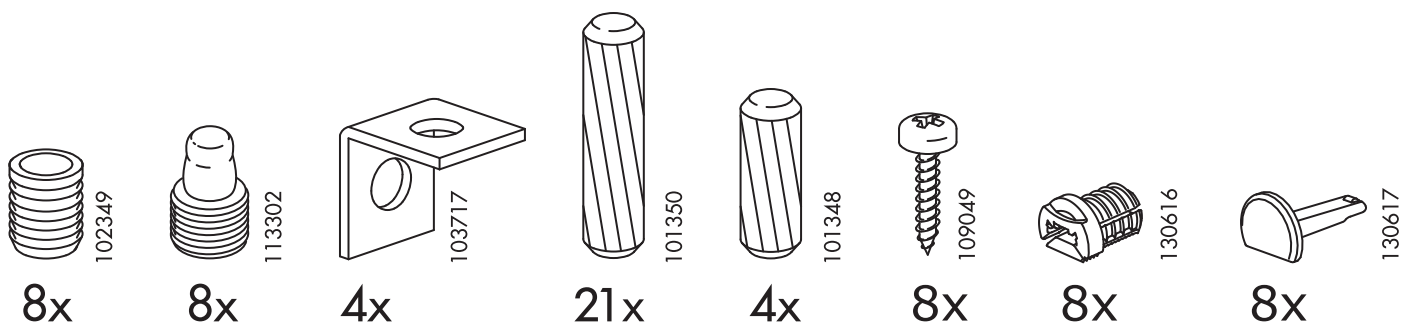

LIATORP

Design and Quality
IKEA of Sweden

12x

1

2

3

4

5

38

39

40

41

42

43

2x

44